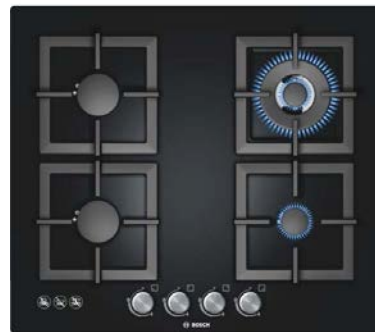

KITCHEN APPLIANCES

OVEN

Bosch
SERIES 8 - 60cm Built
in Pyrolytic Self-Clean-
ing Oven
Model No HBG-
6767S1A
2 yr warranty
Stainless Steel / Black
Ceramic Glass /
Made In Germany
or equivalent

COOKTOP

Bosch
Series 6 60cm Gas
Cooktop
Black Tempered Glass
Model No PPH6A-
6B20A
2 year warranty
Made in Germany
or equivalent