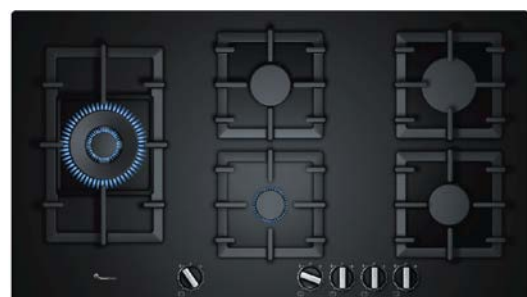

**OPTIONAL
UPGRADE
COOKTOP
$3300 WITH UP-
GRADED OVEN**

Bosch
Series 6 90cm Gas
Cooktop
Dual wok burner
Black Tempered Glass
Model No PPS9A-
6B90A
or equivalent
2 year warranty
Made in Germany